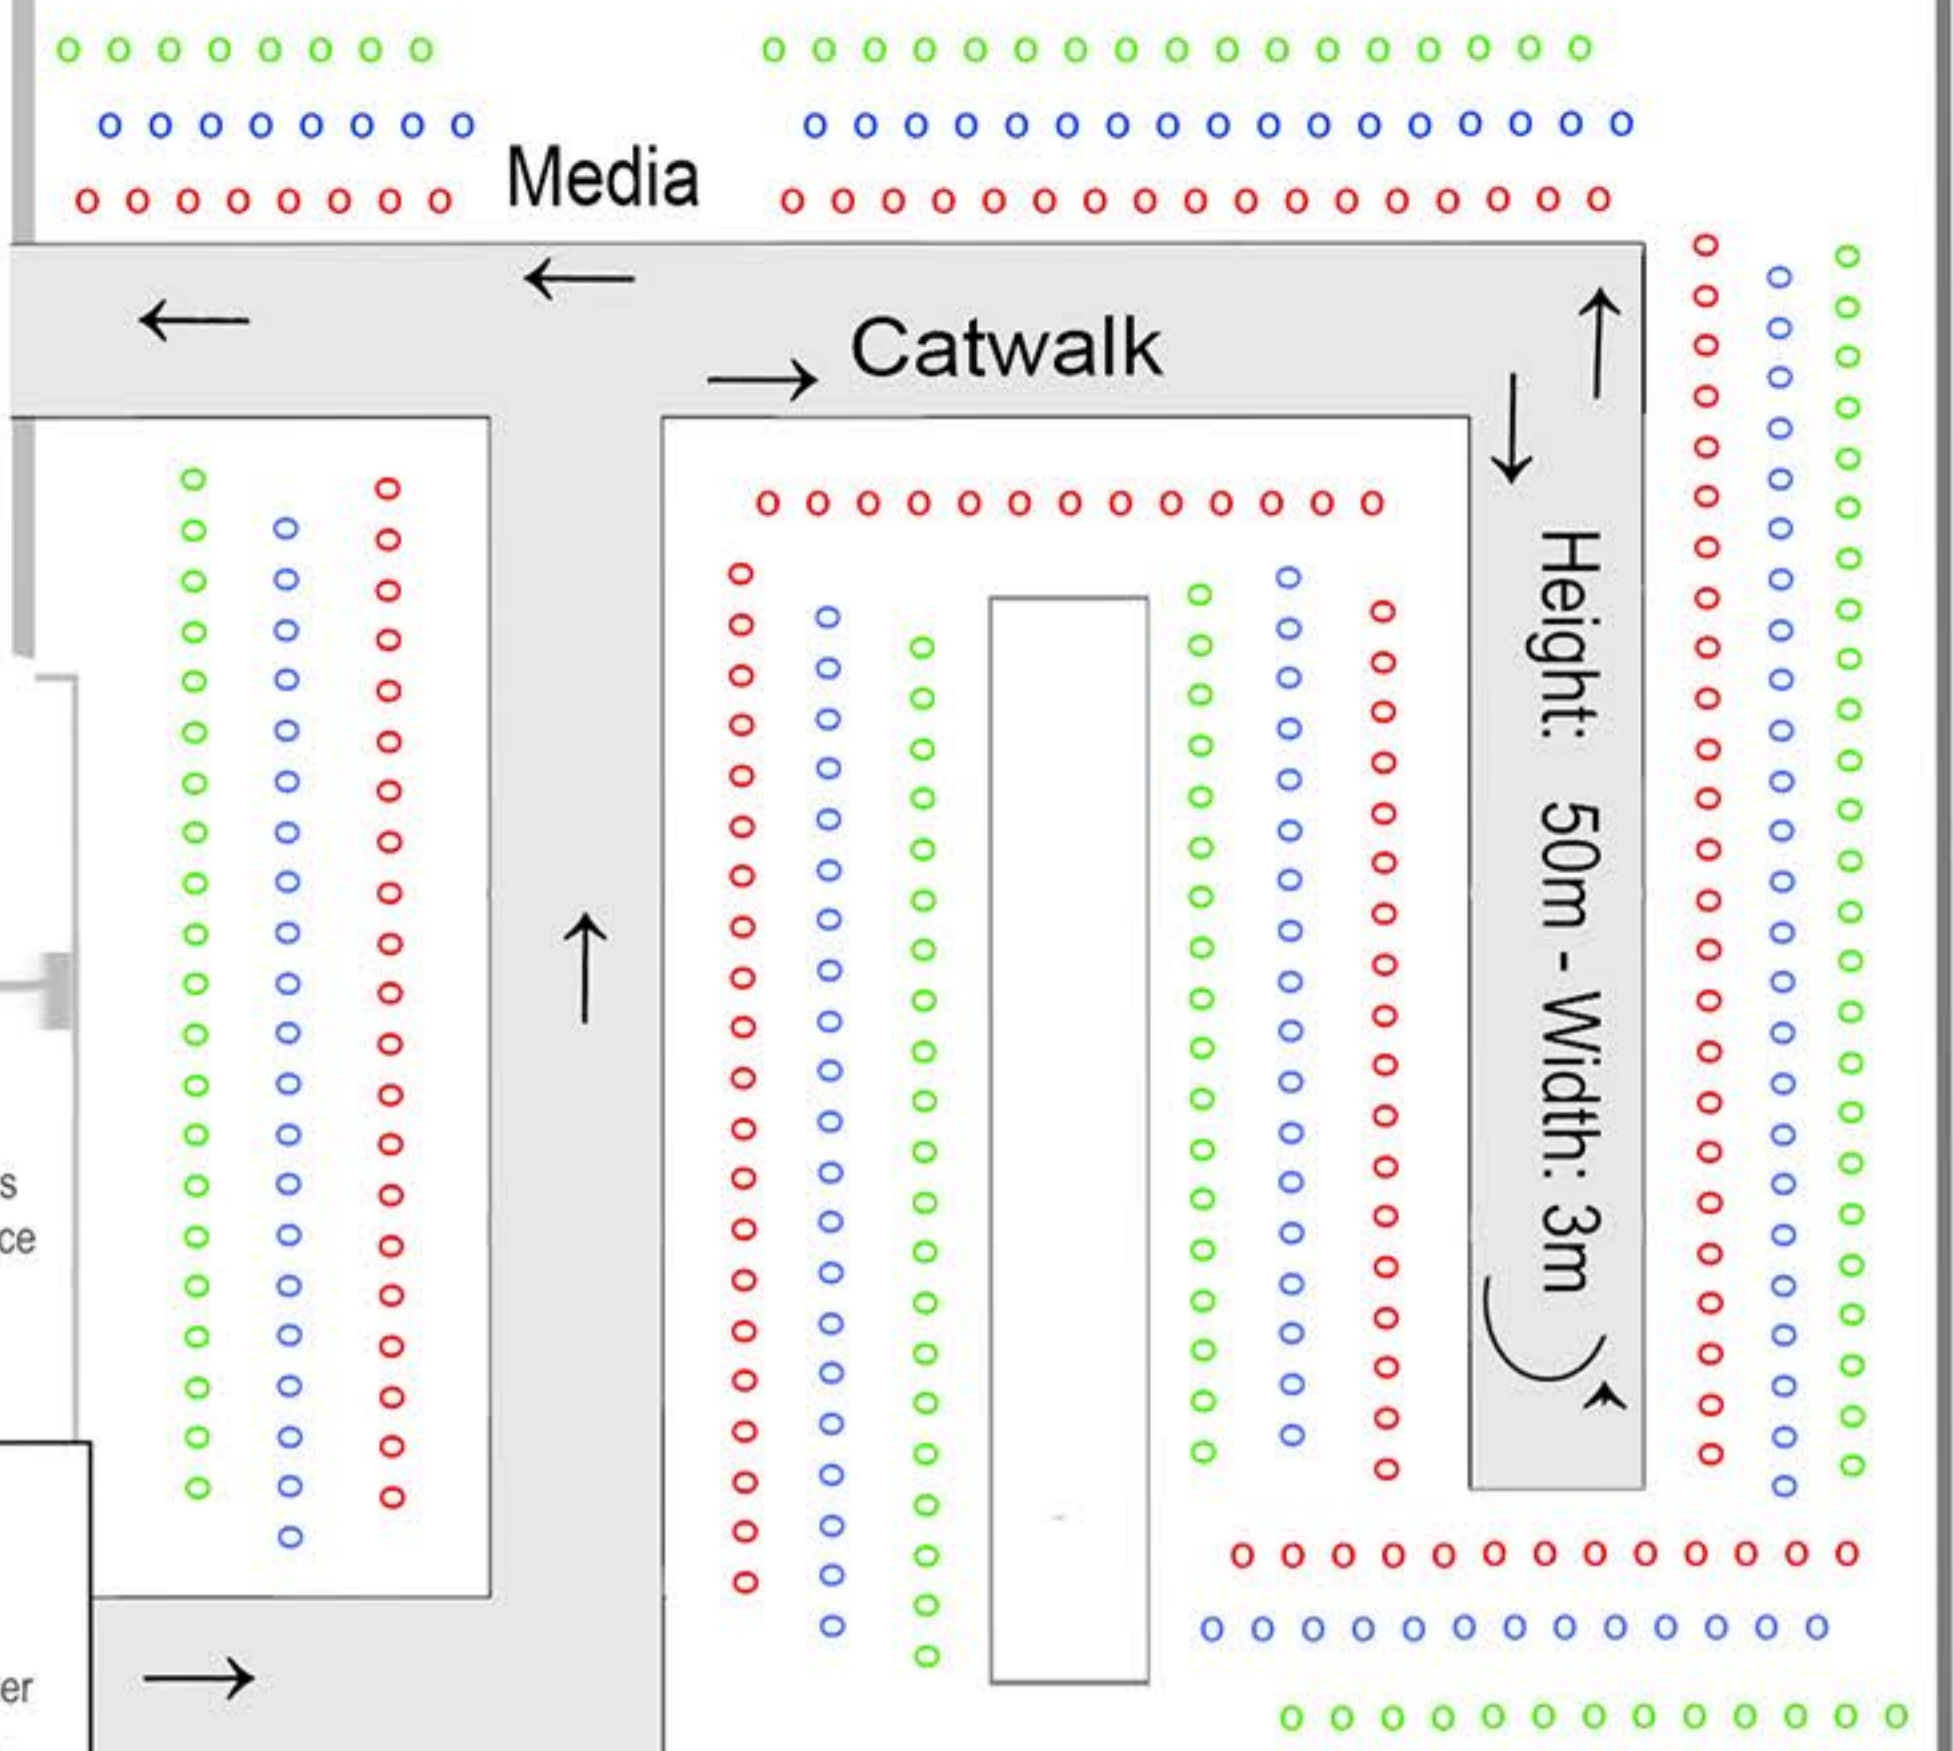

Royal Wedding Fair

9th Edition
FORUM de Beyrouth 24 to 28 October 2019

Fashion Show at Crystal Hall 850 sqm

The hall is private only invited guests are allowed & is closed not related to the fair.

Thu	8.30	Selim Mitri
Fri	8.30	White Queen (Italy)
Sat	8.30	Marc Ramy Couture
Sun	8.00